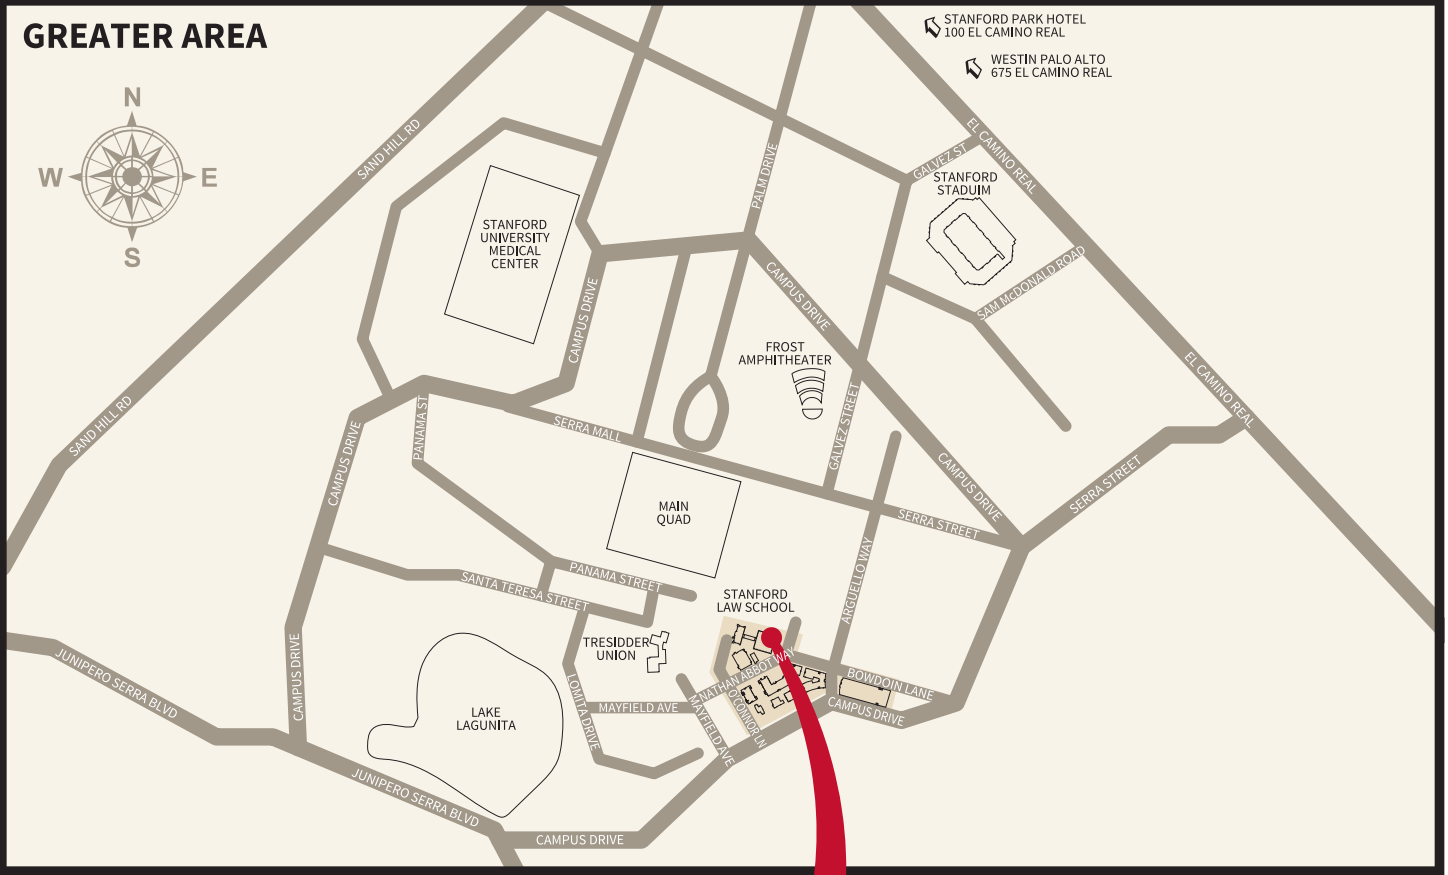

GREATER AREA

A Stanford Law School
Crown Quadrangle
559 Nathan Abbott Way
Stanford CA 94305

B Stanford Law School
Classroom Building

C Paul Brest Hall, Munger
Graduate Residences
555 Salvatierra Walk
Stanford CA 94305

D Wilbur Field Garage
Intersection of Campus Drive
East and Arguello Mall

E Canfield Courtyard,
Directors' College Pavilion

F Cooley Courtyard

G Pick up/Drop off
O'Connor Lane and
Nathan Abbott Way

STANFORD LAW SCHOOL CAMPUS